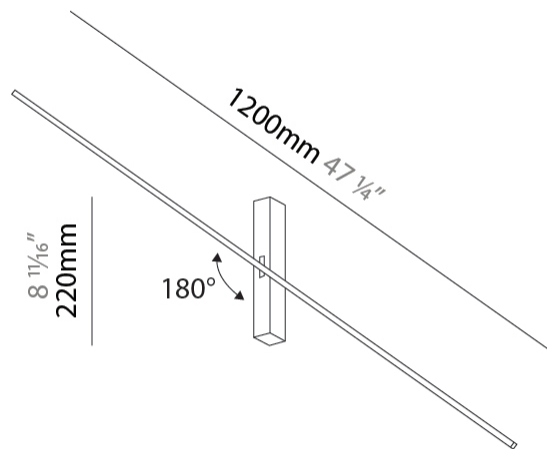

PROJECT
TYPE
SPECIFIER
QUANTITY
DATE

JUST BLACK LINE SURFACE

A33302-

base number LED
Dimming

1. To build a product code in our configurator select the specify button on the base model # product page
2. To build a manual product code on this datasheet choose from the options listed below in blue font and add the suffix to the base model #

GENERAL

Series: Just Black Line
Brand: Prolicht
Division: Architectural
Mounting Type: Surface
Mounting Location: Wall
Subcategory: Wall Effect

PHYSICAL

Shape: Rectangle
Length (mm): 1200
Length (in): 47 3/4
Width (mm): 30
Width (in): 1 3/16
Height (mm): 220
Height (in): 8 2/3
Light Distribution: Indirect
Fixture Finish: BLK
Fixture Material: Aluminum

ELECTRICAL

Lamp Type: LED (Zhaga Standard)
Input Wattage (W): 14.5
Total Output Wattage (W): 12.7
Dimming: [Non-Dimmable](#)
Driver Included: Yes
Driver Location: Integrated
Driver Type: Constant Current - Universal
Driver Class: Class 2
Input Voltage (V): 120 - 277
Constant Current (mA): 550
Upon Request: Tri-Mode Dimming

LED

Color Temperature (°K): 3000
Max. Delivered Lumen (lm): 736
CRI: >80 CRI
Lamp Life (hrs): 50000

OPTICAL

Beam Angle: 178
Adjustability: Fixed

RATINGS AND CERTIFICATIONS

Certified By: CSA Certified to UL and CSA Standards
IP rating: IP20