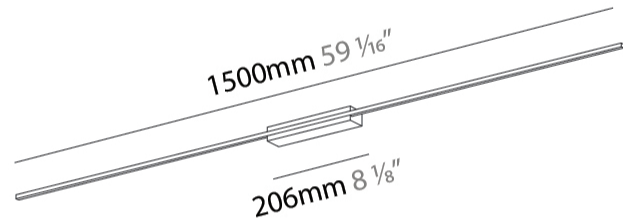

JUST BLACK LINE SURFACE

A33301-

base number LED
Dimming

1. To build a product code in our configurator select the specify button on the base model # product page
2. To build a manual product code on this datasheet choose from the options listed below in blue font and add the suffix to the base model #

GENERAL

Series: Just Black Line
Brand: Prolicht
Division: Architectural
Mounting Type: Surface
Mounting Location: Wall
Subcategory: Wall Effect

PHYSICAL

Shape: Rectangle
Length (mm): 1500
Length (in): 59 1/16
Width (mm): 30
Width (in): 1 3/16
Height (mm): 40
Height (in): 1 9/16
Light Distribution: Indirect
Fixture Finish: BLK
Fixture Material: Aluminum

ELECTRICAL

Lamp Type: LED (Zhaga Standard)
Input Wattage (W): 15
Total Output Wattage (W): 13.6
[Dimming: Non-Dimmable](#)
Driver Included: Yes
Driver Location: Integrated
Driver Type: Constant Current - Universal
Driver Class: Class 2
Input Voltage (V): 120 - 277
Constant Current (mA): 580
Upon Request: Tri-Mode Dimming

LED

Color Temperature (°K): 3000
Max. Delivered Lumen (lm): 776
CRI: >80 CRI
Lamp Life (hrs): 50000

OPTICAL

Beam Angle: 178
Adjustability: Fixed

RATINGS AND CERTIFICATIONS

Certified By: CSA Certified to UL and CSA Standards
IP rating: IP20

PROJECT	_____
TYPE	_____
SPECIFIER	_____
QUANTITY	_____
DATE	_____